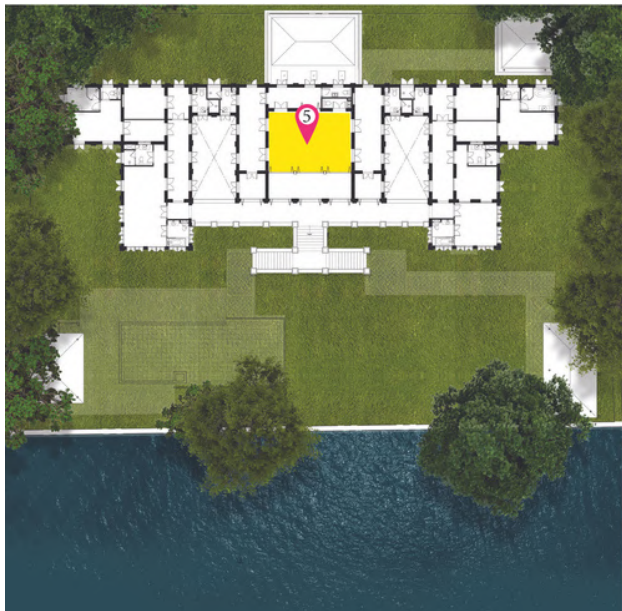

PRAYA PALAZZO

OVERVIEW	ROOMS	FACILITIES	EVENTS	SERVICES
VENUE	WEDDING	MEETING	OTHERS	
		MEETING FLOOR PLAN		

EVENTS > MEETING FLOOR PLAN

	SIZE IN (M)			AREA (SQ.M.)	CAPACITY	
	W	L	H			
5. ROM PHO	6	8	3.7	48	THEATRE STYLE	50
					CLASSROOM STYLE	30
					COCKTAIL RECEPTION	50
					BANQUET STYLE	30
					U - SHAPE	23
					CONFERENCE HOLLOW	26

• Room rental: THB 30,000 /day • Venue closing: THB 110,000 /day

4 HR
HALF
DAY

Half day meeting: THB 1,900 net / person
• 1 coffee break
• 1 Thai set or
Thai buffet lunch /dinner

8 HR
FULL
DAY

Full day meeting: THB 2,100 net / person
• 2 coffee break
• 1 Thai set or
Thai buffet lunch